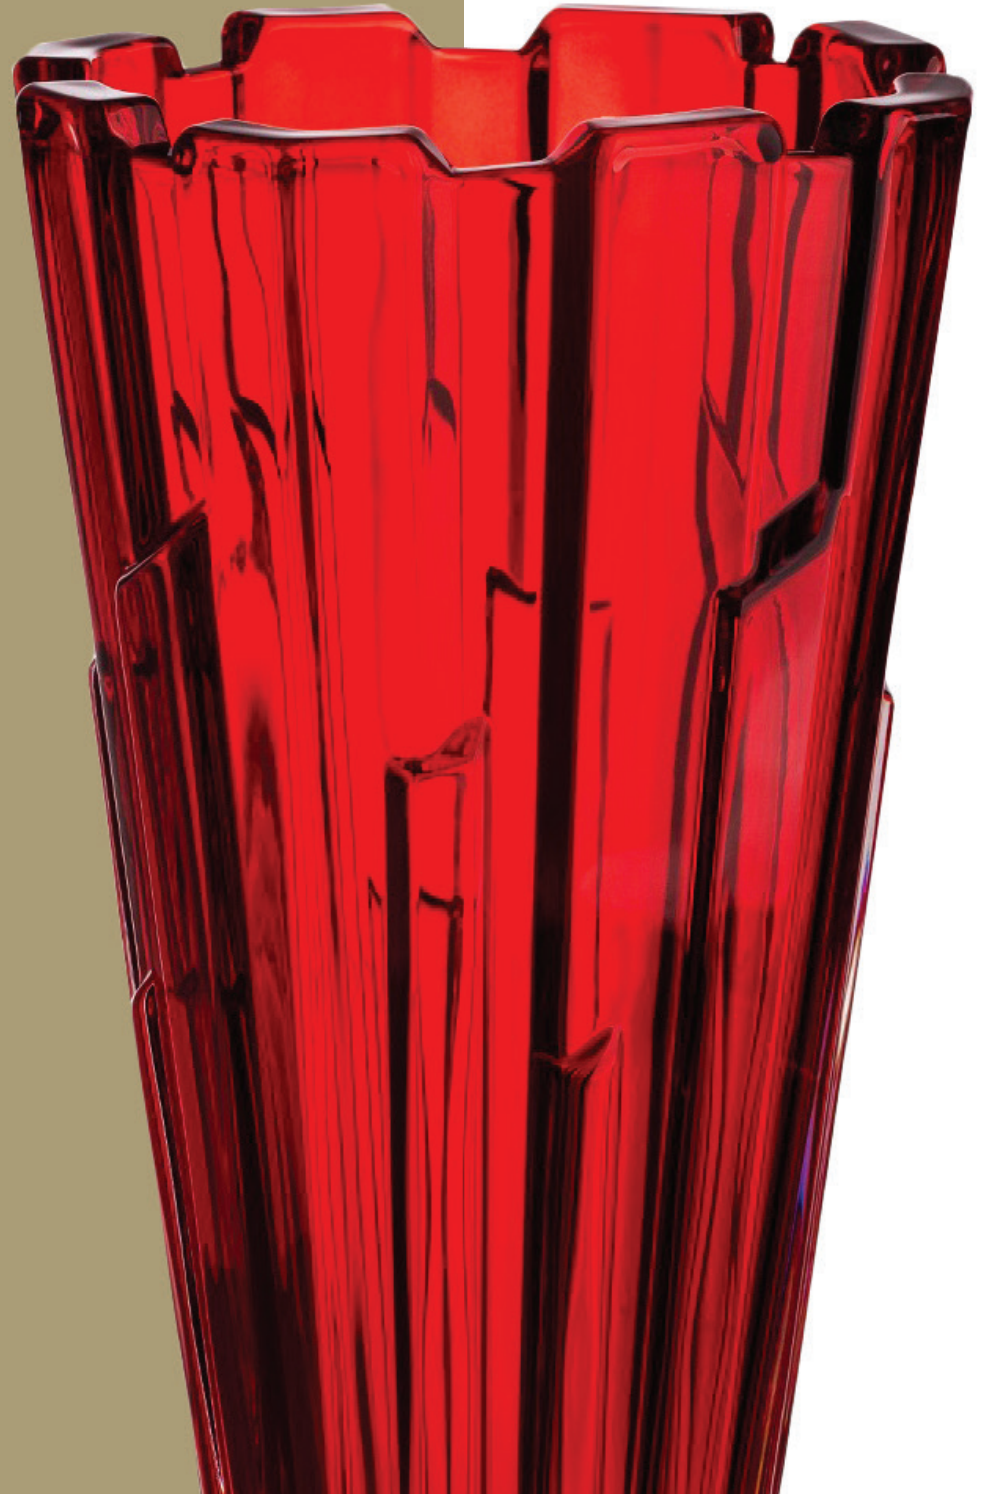

# COLOURED BOLERO

Our collections are supplied in the wide range of colour variations.

Suitable coloured glass can bright and light up your home and point the attention of your friends – try to give a space to your dreams and fantasy.