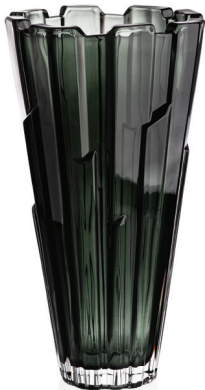

## GREY SMOKE

Modern fashionable Grey Smoke.

Vase 305

Footed Bowl 310