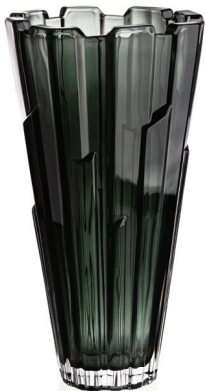

RED

Spanish temperament rich Red.

Vase 305

Footed Bowl 310

GREY SMOKE

Modern fashionable Grey Smoke.

Vase 305

Footed Bowl 310

PURPLE

Passional and noble Purple.

Vase 305

Footed Bowl 310

VIOLET

Passional and noble Violet.

Vase 305

Footed Bowl 310