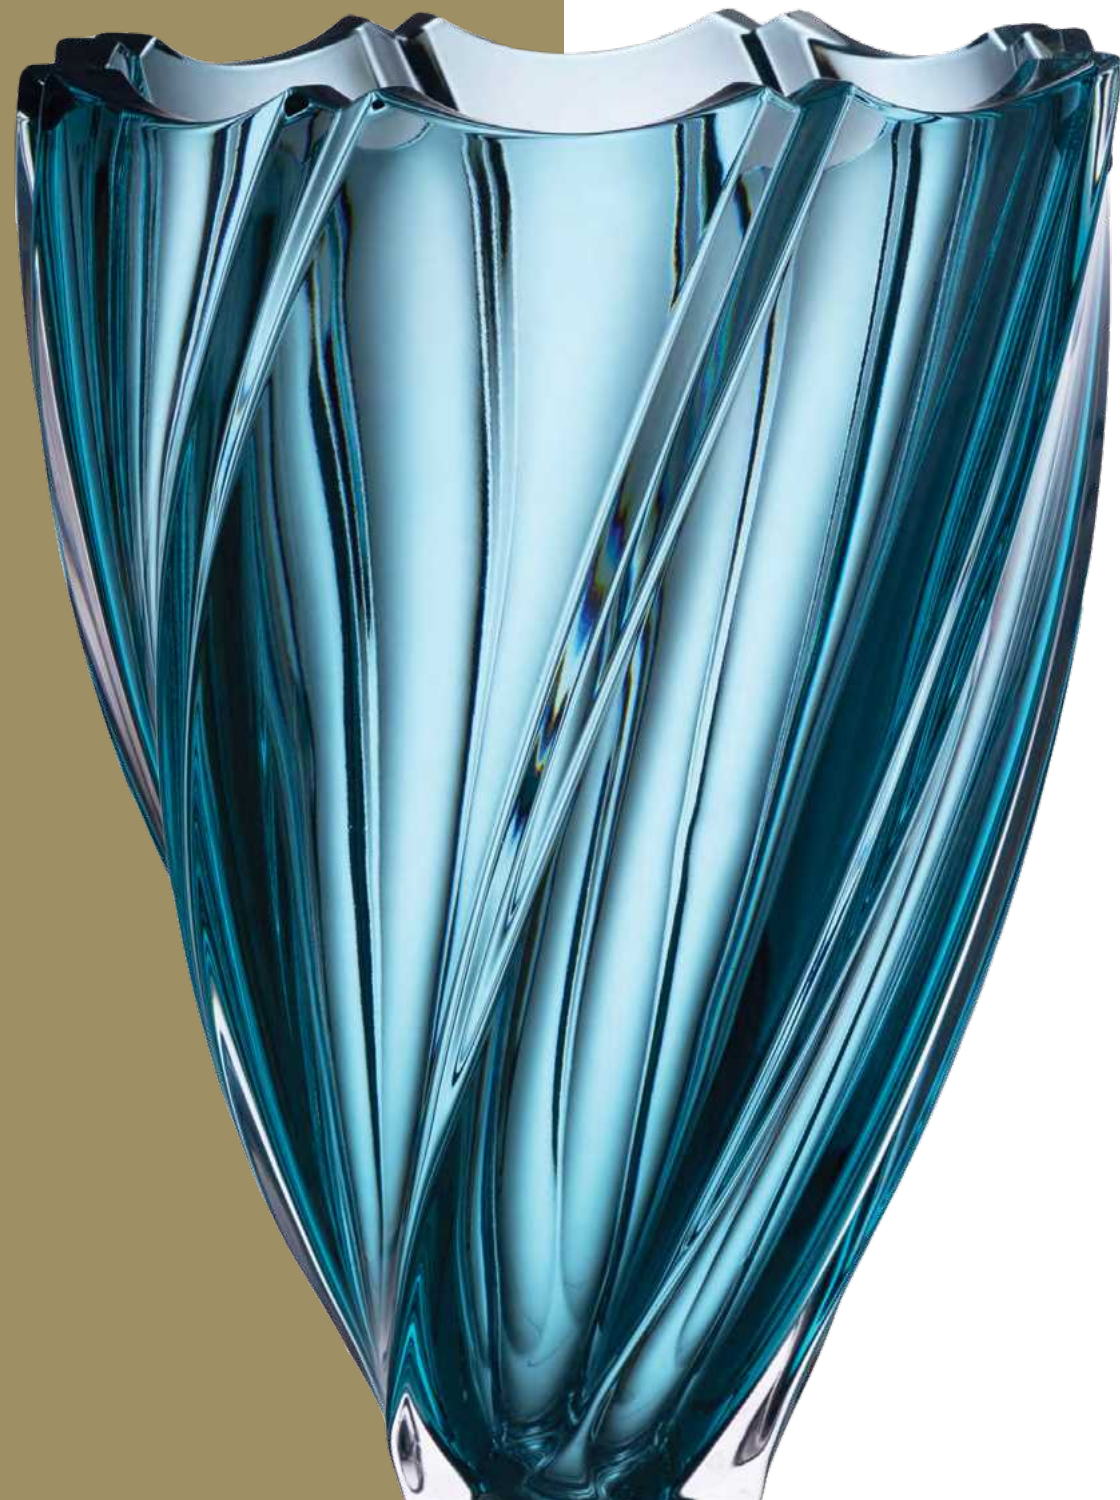

Vase 330

Bowl 310

Tumbler 320

Bottle 750

Whisky set 1+6

COLOURED PONTI

Our collections are supplied in the wide range of colour variations.

Suitable coloured glass can bright and light up your home and point the attention of your friends – try to give a space to your dreams and fantasy.